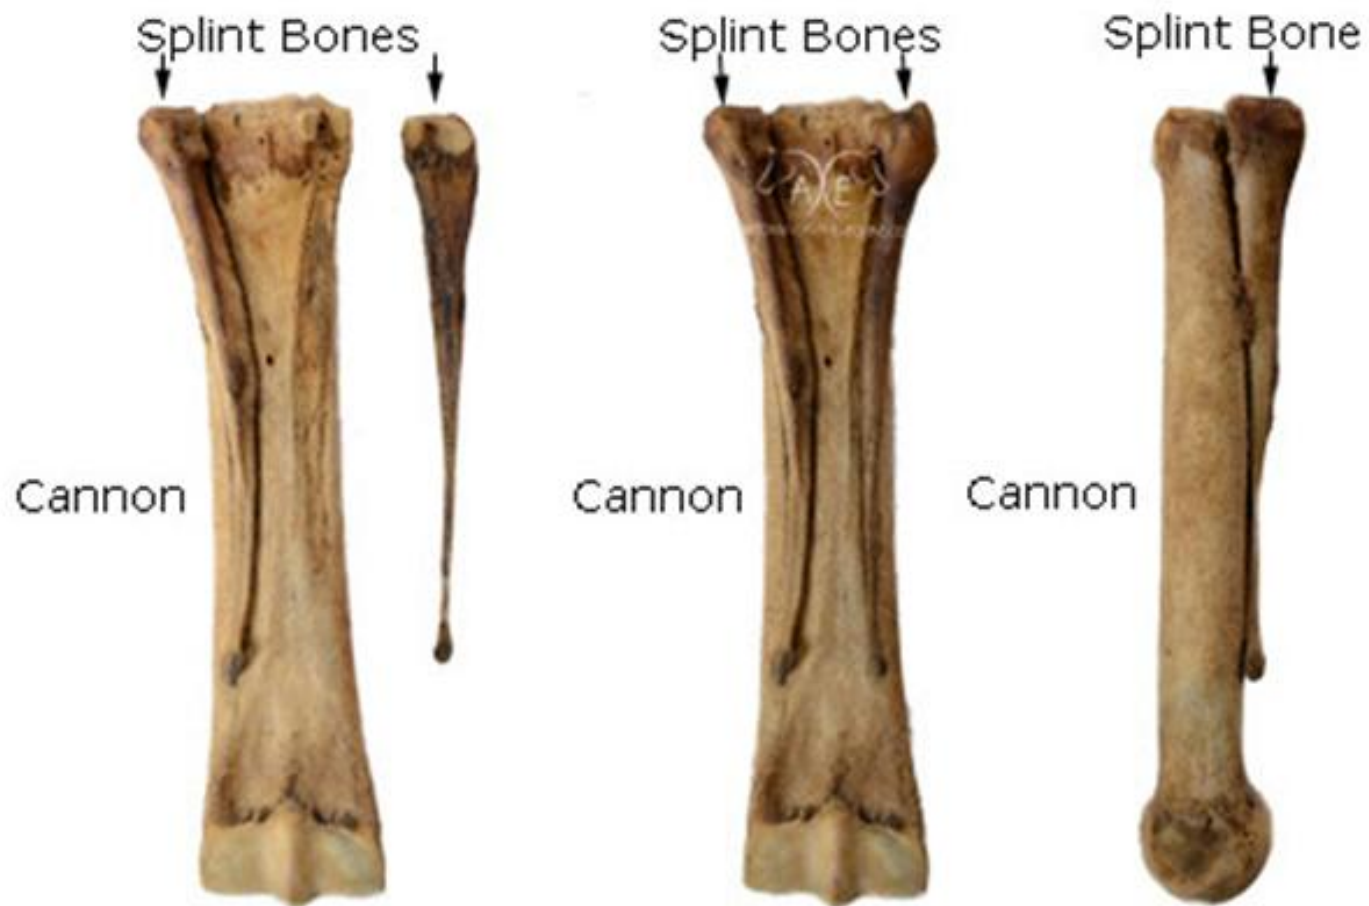

RIGHT TIBIA AND FIBULA OF PIG; ANTERIOR VIEW.

Arrow indicates muscular notch of proximal end of tibia.

RIGHT TIBIA AND FIBULA OF PIG; POSTERIOR VIEW.

a, Groove on medial malleolus for tendon of flexor digiti-
nalis longus.

LEFT TARSAALS (TR)

Cattle

Cattle metacarpal is formed of 2 fused elements

Note the "cotton reel" shape common to all ungulate metapodia

Horse

Horse 1st metacarpal is a single fused element unlike in cattle hence no groove

Single "cotton reel" as horses have one hoof

goat cannon bone
cow cannon bone

Sometimes the Splint Bones are fused and other times they are not.

HORSE ANATOMY

JOINTS OF THE FORE LIMB

Shoulder Joint

Elbow Joint