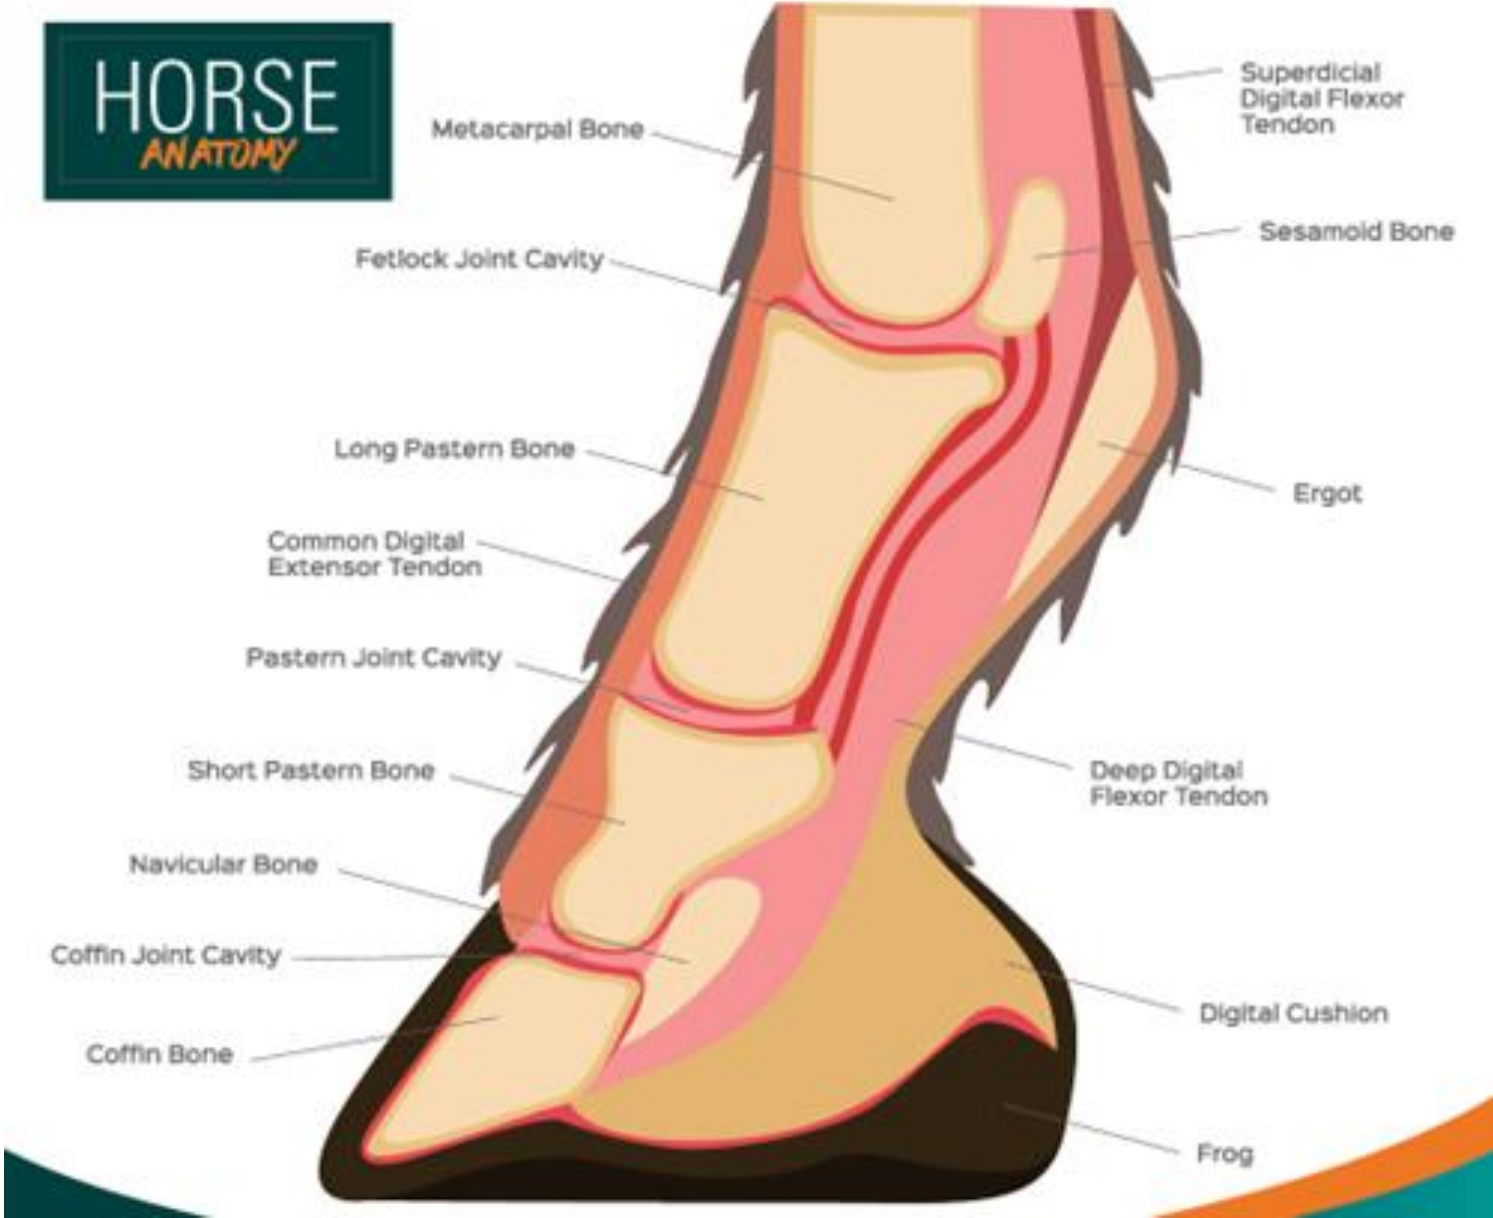

RIGHT TIBIA AND FIBULA OF PIG; ANTERIOR VIEW.

Arrow indicates muscular notch of proximal end of tibia.

RIGHT TIBIA AND FIBULA OF PIG; POSTERIOR VIEW.

a, Groove on medial malleolus for tendon of flexor digiti-
nalis longus.

LEFT TARSAALS (TR)

Cattle

Cattle metacarpal is formed of 2 fused elements

Note the "cotton reel" shape common to all ungulate metapodia

Horse

Horse 1st metacarpal is a single fused element unlike in cattle hence no groove

Single "cotton reel" as horses have one hoof

goat cannon bone
cow cannon bone

Sometimes the Splint Bones are fused and other times they are not.

HORSE ANATOMY

JOINTS OF THE FORE LIMB

Shoulder Joint

Elbow Joint