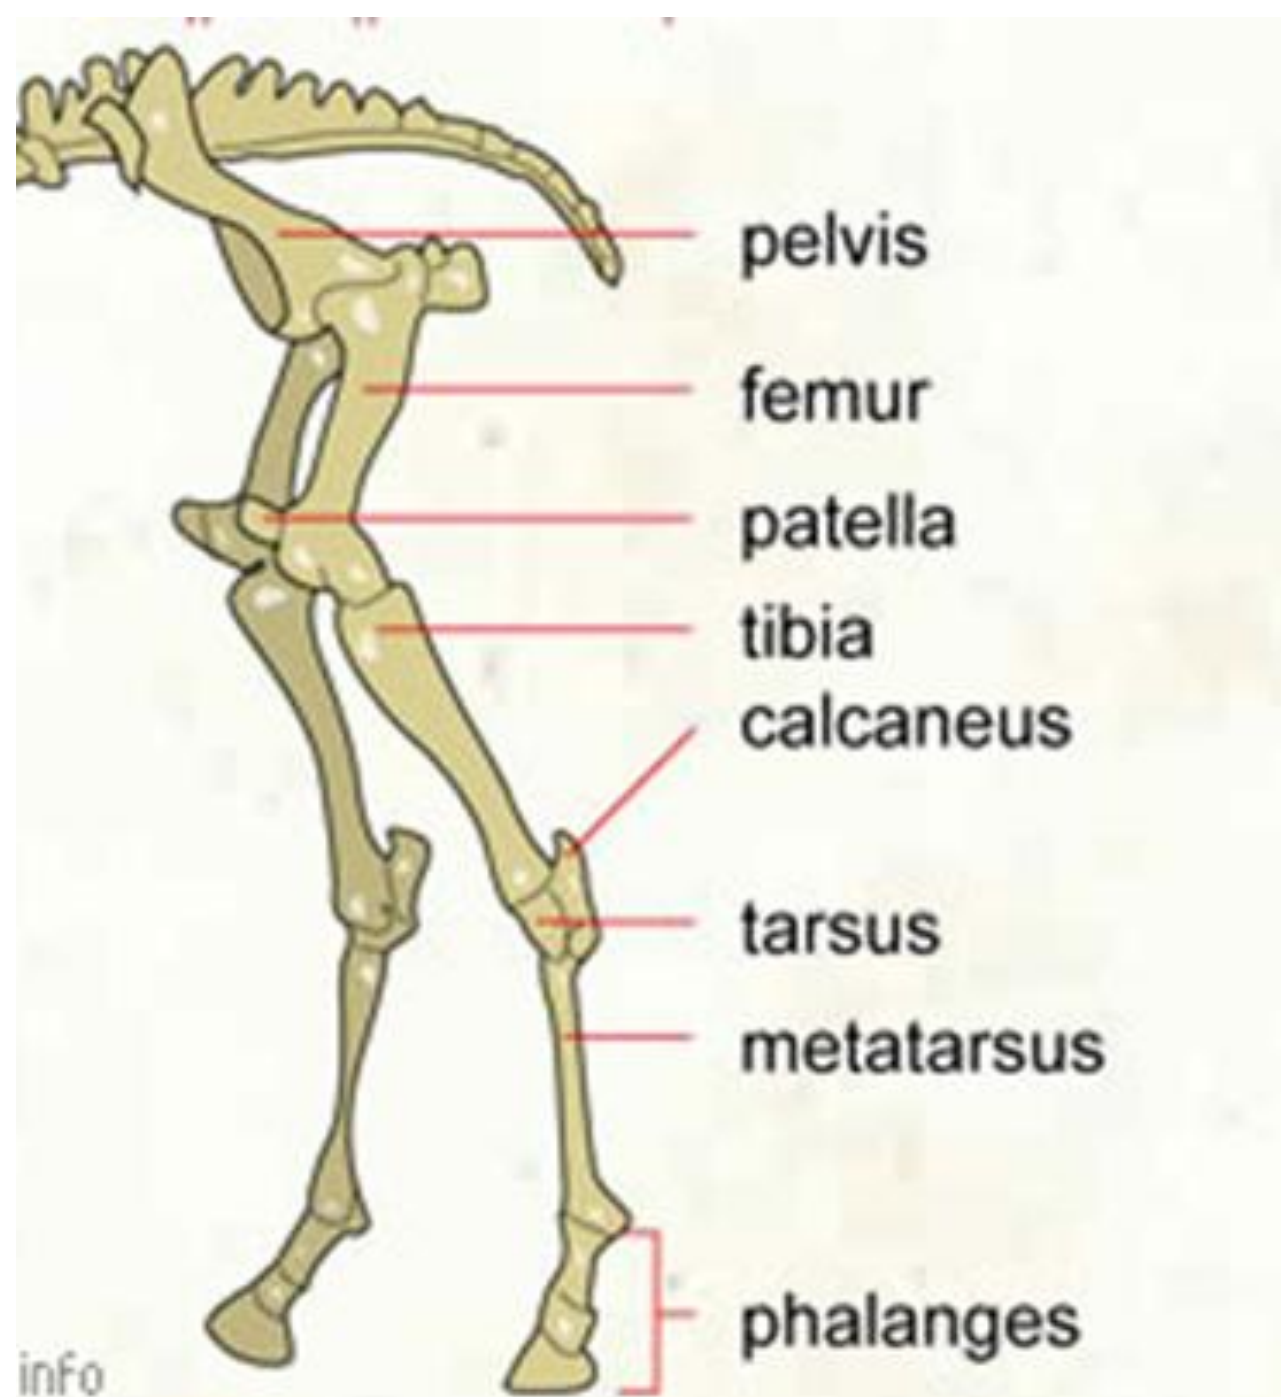

KOSTI ZADNJEG EKSTREMITETA

dr Milena Đorđević

EQUINE
(caudodorsal
view)

Tuber sacrale

Sacrum

Ischiatic spine

Tuber
coxae
(hook)

Tuber
ischium
(pin)

Femoral head

Greater
trochante

Bovine

Acetabulum

pelvis

femur

patella

tibia

RIGHT TIBIA AND FIBULA OF PIG; ANTERIOR VIEW.

Arrow indicates muscular notch of proximal end of tibia.

RIGHT TIBIA AND FIBULA OF PIG; POSTERIOR VIEW.

a, Groove on medial malleolus for tendon of flexor digiti-
nalis longus.